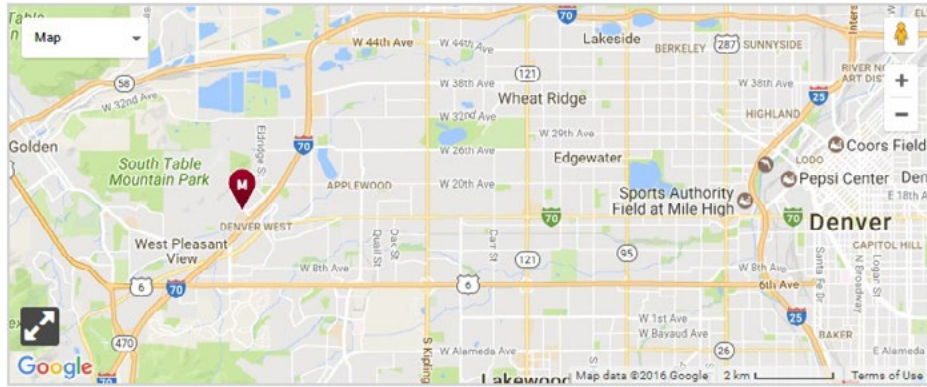

8:00 AM: Carpools leave from the Denver Marriott West's parking lot (you can leave your car in the lot if you're not driving)

1:00 PM: Pizza and salad in the Loveland Basin's Lower Ridge Room on the lower level of the Loveland Basin Lodge (bar sponsorship available - contact Hillary Hanson at hillary.hanson@eeiengineers.com for sponsorship details)

2:00-4:00 PM: Carpools depart from Loveland

4:00-5:30 PM: Pick up cars at the Denver Marriott West

Sign up sheets, maps, and directions

Maps & Transportation

Location

Denver Marriott West
1717 Denver West Boulevard
Golden, Colorado 80401 USA

The Denver Marriott West is located just off of I-70 and Denver West Boulevard, about 20 minutes from downtown Denver. [Click here to customize directions](#) to the hotel.

The Loveland Ski Area is located in Dillon, CO about one hour from the Denver Marriott West. From I-70 West, take exit #216 and continue on US-6 W to Loveland. [Click here](#) for detailed directions from the hotel.

← FROM Denver Marriott West, 1717 Denver W Dr, Golden,...

Back Loveland Ski Area, Dillon, CO 80435

51 min (47.1 miles)

via I-70 W
Fastest route, the usual traffic

Denver Marriott West
1717 Denver W Dr, Golden, CO 80401